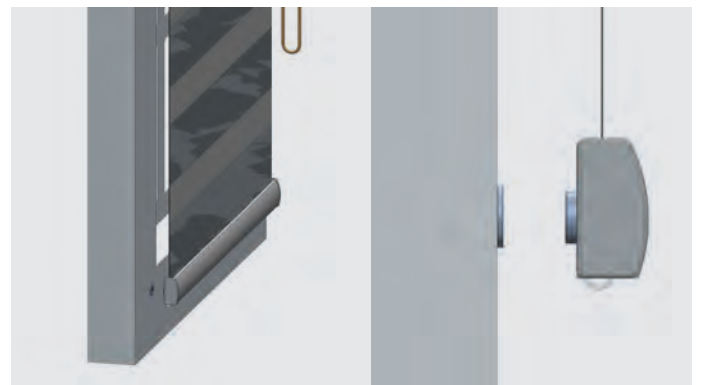

MAGNETIC HOLD DOWN OPTION - Magnetic hold down is optional for the hem bar on request and is available in 14 colours to match with the shade hardware or surrounding joinery. No more clanging hem bars in the middle of the night keeping you and your family awake.