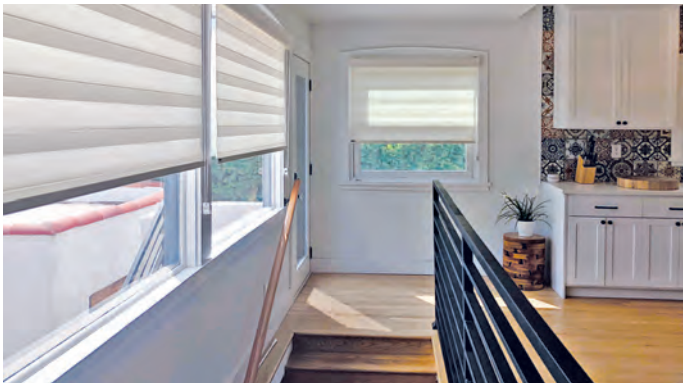

LIGHT CONTROL AND PRIVACY OPTIONS - Pick and Choose PerfectSheer's fabrics to suit your needs. Select light filtering vanes for an ambient glow throughout your home during the day or room darkening vanes for maximum light control and privacy during the night or day. Also you can choose matching aluminium or wood light guards to block unwanted light bleed from around the sides of the shade and a PVC light block at the top of the shade.